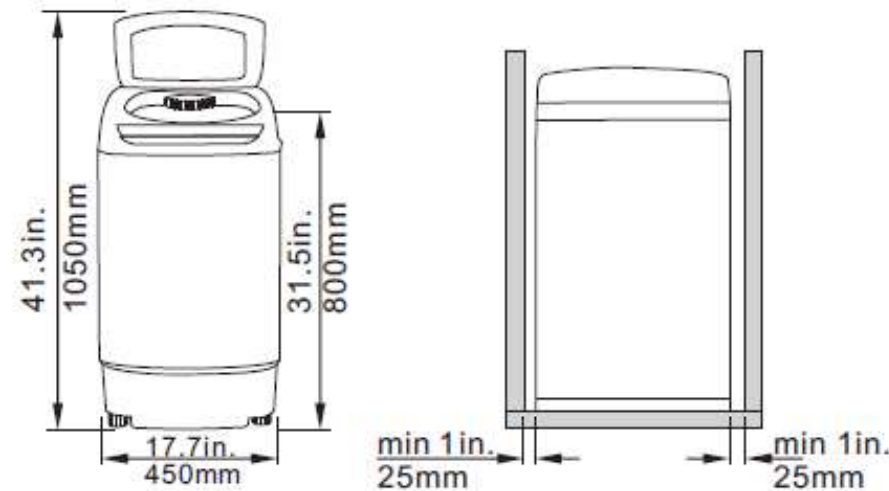

comfee

Product Specifications

Content	Parameter
Model	CV10DPWBL0RC0
Voltage/Power	120V/ 60Hz/ 15A
Capacity	1.0 Cu.Ft.
Certification	CSA/UL
Cycle Selection	Heavy, Gentle, Normal, Rapid, Soak
Water Level Selection	Large, Medium, Small
Temperature Selection	Cold Only
Top Lid	Glass
Product Dimension (W x D x H)	17.7" x 18.1" x 31.5" 450mm x 459mm x 800mm
Packaging Dimension (W x D x H)	20.5" x 20.5" x 33.1" 520mm x 520mm x 840mm
Net weight	44.1 lbs

Key Dimensions and Specifications

Control Panel

- 1 – PROGRAM
- 2 – LOAD SIZE
- 3 – WASH
- 4 – DIGITAL DISPLAY
- 5 – RINSE
- 6 – SPIN
- 7 – START/ PAUSE
- 8 – ON/OFF