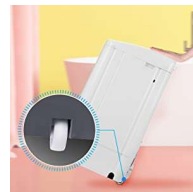

comfee

1.0 Cu.Ft. Portable Washing Machine

CV10DPWBLORCO

Comfee 1.0 Cu.Ft. Portable Washing Machine

Comfee

Easy to use
Less is more

Equipped with Heavy, Soft, Normal, Rapid and Soak programs, you are allowed to quickly start the machine the way you like. You are also welcomed to customize your washing program by selecting load size, adding additional wash time, rinse time and spin time.

Easy to store and relocate
Don't lift it, wheel it!

With only 18.1inch in width, 17.7inch in depth and 31.5inch in height, this portable washer is able to be stored easily. You can store it in your cabinet, RV, dorm, or even bathtub! Even better, it comes with wheels so that it can show up anywhere it needs to be.

See-through lid+LED Display
Seeing is believing

Transparent lid allows you to see and monitor the water and washing condition. LED display shows the time left to finish.

Comfee 1.0 Cu.Ft. Portable Washing Machine