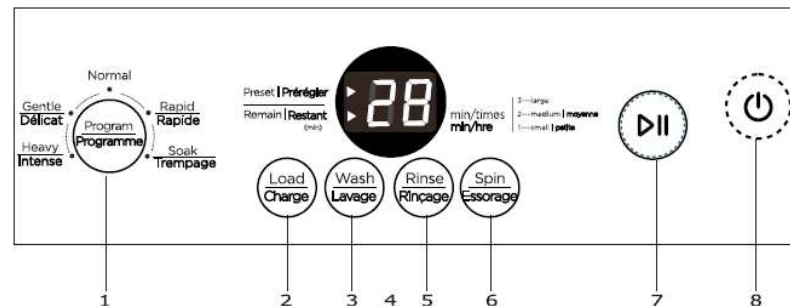

See-through lid+LED Display
Seeing is believing

Transparent lid allows you to see and monitor the water and washing condition. LED display shows the time left to finish.

Comfee 1.0 Cu.Ft. Portable Washing Machine

comfee

Product Specifications

Content	Parameter
Model	CV10DPWBL0RC0
Voltage/Power	120V/ 60Hz/ 15A
Capacity	1.0 Cu.Ft.
Certification	CSA/UL
Cycle Selection	Heavy, Gentle, Normal, Rapid, Soak
Water Level Selection	Large, Medium, Small
Temperature Selection	Cold Only
Top Lid	Glass
Product Dimension (W x D x H)	17.7" x 18.1" x 31.5" 450mm x 459mm x 800mm
Packaging Dimension (W x D x H)	20.5" x 20.5" x 33.1" 520mm x 520mm x 840mm
Net weight	44.1 lbs

Key Dimensions and Specifications

Control Panel

- 1 – PROGRAM
- 2 – LOAD SIZE
- 3 – WASH
- 4 – DIGITAL DISPLAY
- 5 – RINSE
- 6 – SPIN
- 7 – START/ PAUSE
- 8 – ON/OFF