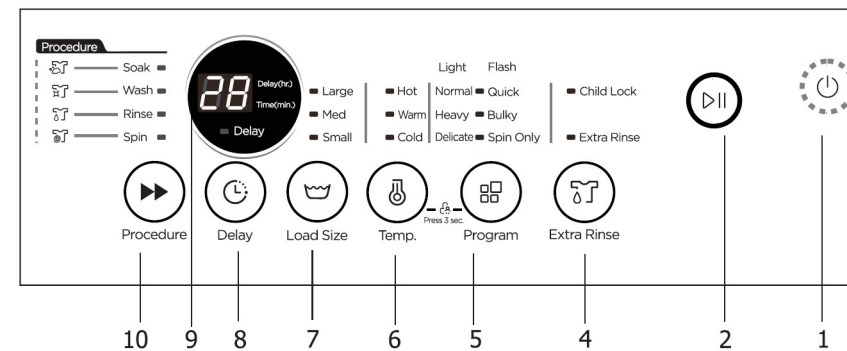

Control Panel

- 1 – ON/OFF
- 2 – START/ PAUSE
- 3 – EXTRA RINSE
- 4 – PROGRAM
- 5 – CONTROL LOCK
- 6 – TEMPERATURE
- 7 – LOAD SIZE
- 8 – DELAY
- 9 – DIGITAL DISPLAY
- 10 – PROCEDURE