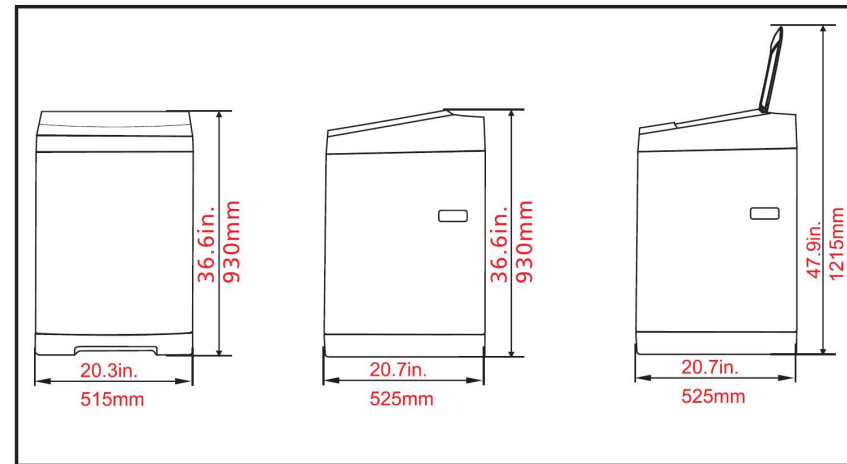

Comfee 1.8 Cu.Ft. Portable Washing Machine

Comfee

Content	Parameter
Model	CV18DPWBL0RC0
Voltage/Power	120V/ 60Hz/ 15A
Capacity	1.8 Cu.Ft.
Certification	CSA/UL
Cycle Selection	Normal, Heavy, Delicate, Quick, Bulky, Spin only
Water Level Selection	Large, Medium, Small
Temperature Selection	Hot, Warm, Cold
Top Lid	Glass
Product Dimension (W x D x H)	20.3" x 20.7" x 36.6" 515mm x 525mm x 930mm
Packaging Dimension (W x D x H)	22.1" x 22.5" x 39.4" 562mm x 572mm x 1,000mm
Net weight	70.1 lbs

Key Dimensions and Specifications