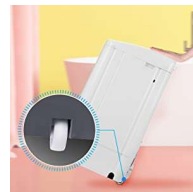

comfee

1.8 Cu.Ft. Portable Washing Machine

CV18DPWBLORCO

Comfee 1.8 Cu.Ft. Portable Washing Machine

Comfee

Easy to use
Less is more

Equipped with Heavy, Soft, Normal, Rapid and Soak programs, you are allowed to quickly start the machine the way you like. You are also welcomed to customize your washing program by selecting load size, adding additional wash time, rinse time and spin time.

Easy to store and relocate
Don't lift it, wheel it!

With only 20.3inch in width, 20.7inch in depth and 36.6inch in height, this portable washer is able to be stored easily. You can store it in your cabinet, RV, dorm, or even bathtub! Even better, it comes with wheels so that it can show up anywhere it needs to be.

See-through lid+LED Display
Seeing is believing

Transparent lid allows you to see and monitor the water and washing condition. LED display shows the time left to finish.

Comfee 1.8 Cu.Ft. Portable Washing Machine

Comfee

Content	Parameter
Model	CV18DPWBL0RC0
Voltage/Power	120V/ 60Hz/ 15A
Capacity	1.8 Cu.Ft.
Certification	CSA/UL
Cycle Selection	Normal, Heavy, Delicate, Quick, Bulky, Spin only
Water Level Selection	Large, Medium, Small
Temperature Selection	Hot, Warm, Cold
Top Lid	Glass
Product Dimension (W x D x H)	20.3" x 20.7" x 36.6" 515mm x 525mm x 930mm
Packaging Dimension (W x D x H)	22.1" x 22.5" x 39.4" 562mm x 572mm x 1,000mm
Net weight	70.1 lbs