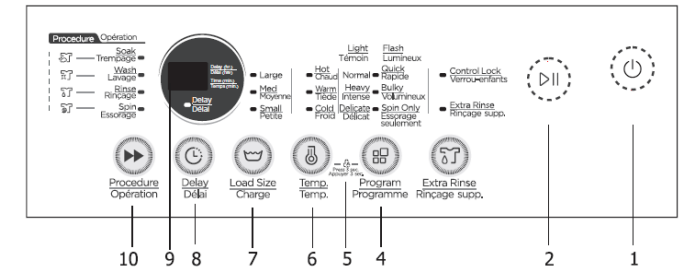

See-through lid+LED Display

Seeing is believing

Transparent lid allows you to see and monitor the water and washing condition. LED display shows the time left to finish.

Comfee 2.3 Cu.Ft. Portable Washing Machine

comfee®

Product Specifications

Content	Parameter
Model	CV23DPWBL0RC0
Voltage/Power	120V/ 60Hz/ 15A
Capacity	2.3 Cu.Ft.
Cycle Selection	Normal, Heavy, Delicate, Quick, Bulky, Spin Only
Water Level Selection	3
Temperature Selection	3
Product Size (L x W x H)	21.7" x 22.2" x 37.0" 550mm x 565mm x 940mm
Net weight	79.4 LBS / 36 KG
Spin Speed	780 RPM
Pulsator Type	Impeller
Inner Tub	Stainless Steel
Top Lid	Glass (Look-Through Lid)

Key Dimensions & Specifications

Location Requirements Minimum clearances for closet and alcove installations

Control Panel

- 1 – ON/OFF
- 2 – START/ PAUSE
- 3 – EXTRA RINSE
- 4 – PROGRAM
- 5 – CONTROL LOCK
- 6 – TEMPERATURE
- 7 – LOAD SIZE
- 8 – DELAY
- 9 – DIGITAL DISPLAY
- 10 – PROCEDURE