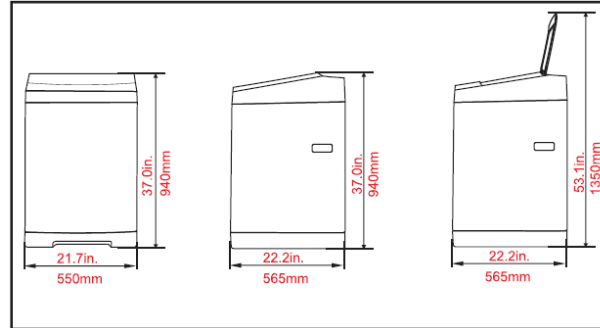

Comfee 2.3 Cu.Ft. Portable Washing Machine

comfee®

Product Specifications

Content	Parameter
Model	CV23DPWBL0RC0
Voltage/Power	120V/ 60Hz/ 15A
Capacity	2.3 Cu.Ft.
Cycle Selection	Normal, Heavy, Delicate, Quick, Bulky, Spin Only
Water Level Selection	3
Temperature Selection	3
Product Size (L x W x H)	21.7" x 22.2" x 37.0" 550mm x 565mm x 940mm
Net weight	79.4 LBS / 36 KG
Spin Speed	780 RPM
Pulsator Type	Impeller
Inner Tub	Stainless Steel
Top Lid	Glass (Look-Through Lid)

Key Dimensions & Specifications