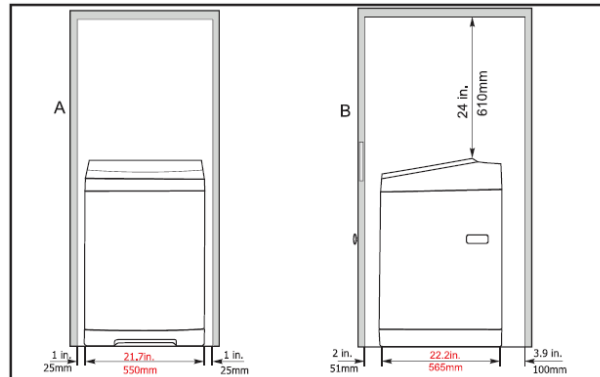

Easy to store and relocate

Don't lift it, wheel it!

With only 18.1inch in width, 17.7inch in depth and 31.5inch in height, this portable washer is able to be stored easily. You can store it in your cabinet, RV, dorm, or even bathtub! Even better, it comes with wheels so that it can show up anywhere it needs to be.

comfee®

Product Specifications

Content	Parameter
Model	CV23DPWBL0RC0
Voltage/Power	120V/ 60Hz/ 15A
Capacity	2.3 Cu.Ft.
Cycle Selection	Normal, Heavy, Delicate, Quick, Bulky, Spin Only
Water Level Selection	3
Temperature Selection	3
Product Size (L x W x H)	21.7" x 22.2" x 37.0" 550mm x 565mm x 940mm
Net weight	79.4 LBS / 36 KG
Spin Speed	780 RPM
Pulsator Type	Impeller
Inner Tub	Stainless Steel
Top Lid	Glass (Look-Through Lid)

Key Dimensions & Specifications

Location Requirements Minimum clearances for closet and alcove installations

Control Panel

- 1 – ON/OFF
- 2 – START/ PAUSE
- 3 – EXTRA RINSE
- 4 – PROGRAM
- 5 – CONTROL LOCK
- 6 – TEMPERATURE
- 7 – LOAD SIZE
- 8 – DELAY
- 9 – DIGITAL DISPLAY
- 10 – PROCEDURE