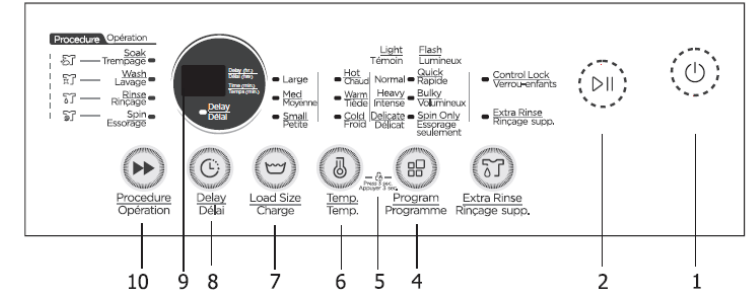

See-through lid+LED Display

Seeing is believing

Transparent lid allows you to see and monitor the water and washing condition. LED display shows the time left to finish.

Comfee 3.5 Cu.Ft. Portable Washing Machine

Comfee®

Product Specifications

Content	Parameter
Model	CV35DPWBL0RC0
Voltage/Power	120V/ 60Hz/ 15A
Capacity	3.5 Cu.Ft.
Cycle Selection	Normal, Heavy, Delicate, Quick, Bulky, Spin Only
Water Level Selection	3
Temperature Selection	3
Product Size (L x W x H)	23.7" x 24.8" x 39.4" 601mm x 630mm x 1,000mm
Net weight	99.2 LBS / 45 KG
Spin Speed	750 RPM
Pulsator Type	Impeller
Inner Tub	Stainless Steel
Top Lid	Glass (Look-Through Lid)

Key Dimensions & Specifications

Location Requirements Minimum clearances for closet and alcove installations

Control Panel

- 1 – ON/OFF
- 2 – START/ PAUSE
- 3 – EXTRA RINSE
- 4 – PROGRAM
- 5 – CONTROL LOCK
- 6 – TEMPERATURE
- 7 – LOAD SIZE
- 8 – DELAY
- 9 – DIGITAL DISPLAY
- 10 – PROCEDURE