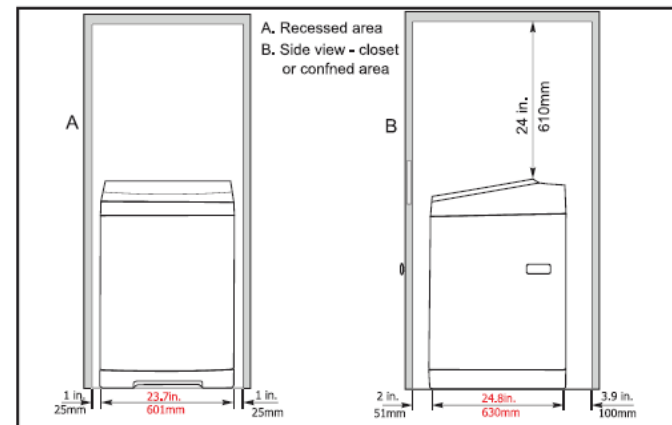

Easy to store and relocate

Don't lift it, wheel it!

With only 18.1inch in width, 17.7inch in depth and 31.5inch in height, this portable washer is able to be stored easily. You can store it in your cabinet, RV, dorm, or even bathtub! Even better, it comes with wheels so that it can show up anywhere it needs to be.

Comfee®

Product Specifications

Content	Parameter
Model	CV35DPWBL0RC0
Voltage/Power	120V/ 60Hz/ 15A
Capacity	3.5 Cu.Ft.
Cycle Selection	Normal, Heavy, Delicate, Quick, Bulky, Spin Only
Water Level Selection	3
Temperature Selection	3
Product Size (L x W x H)	23.7" x 24.8" x 39.4" 601mm x 630mm x 1,000mm
Net weight	99.2 LBS / 45 KG
Spin Speed	750 RPM
Pulsator Type	Impeller
Inner Tub	Stainless Steel
Top Lid	Glass (Look-Through Lid)

Key Dimensions & Specifications

Location Requirements Minimum clearances for closet and alcove installations

Control Panel

- 1 – ON/OFF
- 2 – START/ PAUSE
- 3 – EXTRA RINSE
- 4 – PROGRAM
- 5 – CONTROL LOCK
- 6 – TEMPERATURE
- 7 – LOAD SIZE
- 8 – DELAY
- 9 – DIGITAL DISPLAY
- 10 – PROCEDURE