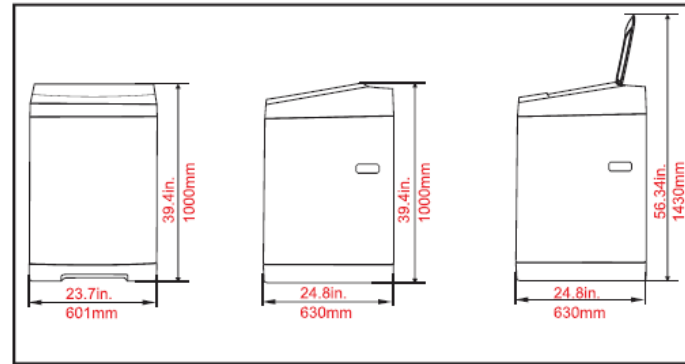

Comfee 3.5 Cu.Ft. Portable Washing Machine

Comfee®

Product Specifications

Content	Parameter
Model	CV35DPWBL0RC0
Voltage/Power	120V/ 60Hz/ 15A
Capacity	3.5 Cu.Ft.
Cycle Selection	Normal, Heavy, Delicate, Quick, Bulky, Spin Only
Water Level Selection	3
Temperature Selection	3
Product Size (L x W x H)	23.7" x 24.8" x 39.4" 601mm x 630mm x 1,000mm
Net weight	99.2 LBS / 45 KG
Spin Speed	750 RPM
Pulsator Type	Impeller
Inner Tub	Stainless Steel
Top Lid	Glass (Look-Through Lid)

Key Dimensions & Specifications

Location Requirements Minimum clearances for closet and alcove installations