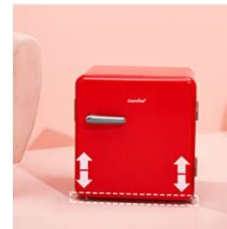

1.6 Cu. Ft. Retro Compact Fridge

CRR16S3ARD / CRR16S3ABB

Comfee – 1.6 Cu.Ft. Modern Classic Compact Refrigerator

comfee

CRR16S3ARD

CRR16S3ABB

Easy-to-use

Easy-to-use mechanical temperature control. With mechanical temperature control, you can easily set your preferences and keep your favorite foods evenly chilled.

Compact in size

Enjoy a compact fridge with extra storage space, including a wide door rack that can accommodate 2-liter bottles and more.

Thoughtful in design

Includes freezer compartment for foods that need extra chilling. With a separate freezer compartment, you store your favorite frozen treats.

Energy Star compliant, adjustable legs.

Comfee – 1.6 Cu.Ft. Modern Classic Compact Refrigerator

comfee

INTERIOR COMPONENTS

SPECIFICATIONS

Model:	CRR16S3ARD / CRR16S3ABB
Capacity:	1.6 Cu. Ft.
Dimensions:	19.1" x 17.3" x 19.7"
Weight:	31.5lbs